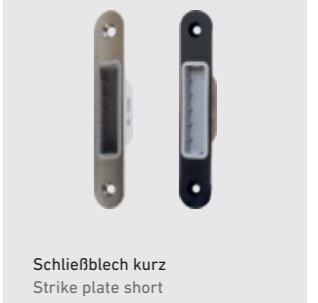

BÄNDER ZUBEHÖR
HINGES ACCESSORIES